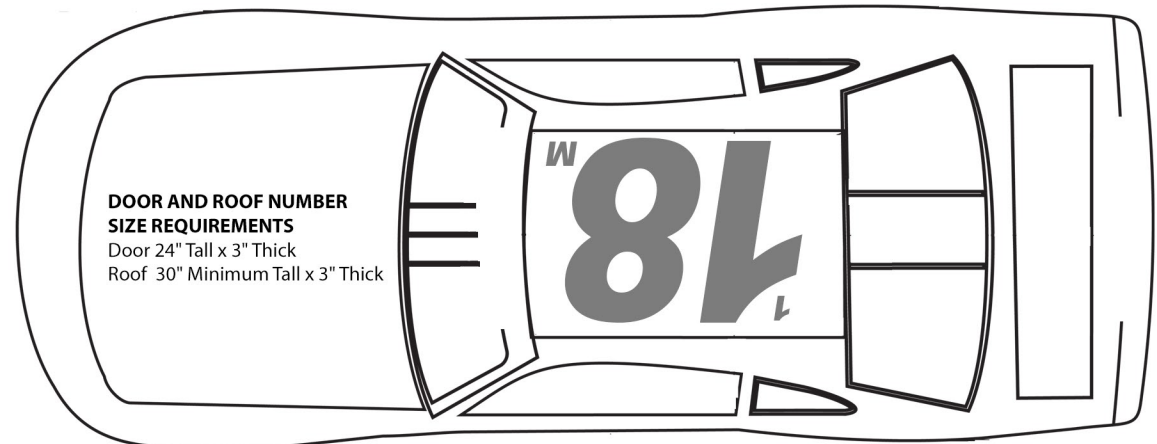

Uniform Patches Uniform Embroidery Logos are available on our web site for download. Logos must appear on uniform prior to race event.

2018 ARCA MIDWEST TOUR DRIVER UNIFORM LAYOUT

- ARCA MIDWEST TOUR** Left Chest - Top
- SCAG** Left Chest - Bottom
- HOOSIER** Right Chest - Top
- SUNOCO** Right Chest - Middle

DISPLAY OF LAST NAME IS RECOMMENDED

2018 ARCA MIDWEST TOUR CONTINGENCY DECAL LAYOUT

DOOR AND ROOF NUMBER SIZE REQUIREMENTS
 Door 24" Tall x 3" Thick
 Roof 30" Minimum Tall x 3" Thick

LAST UPDATED - 05.03.18