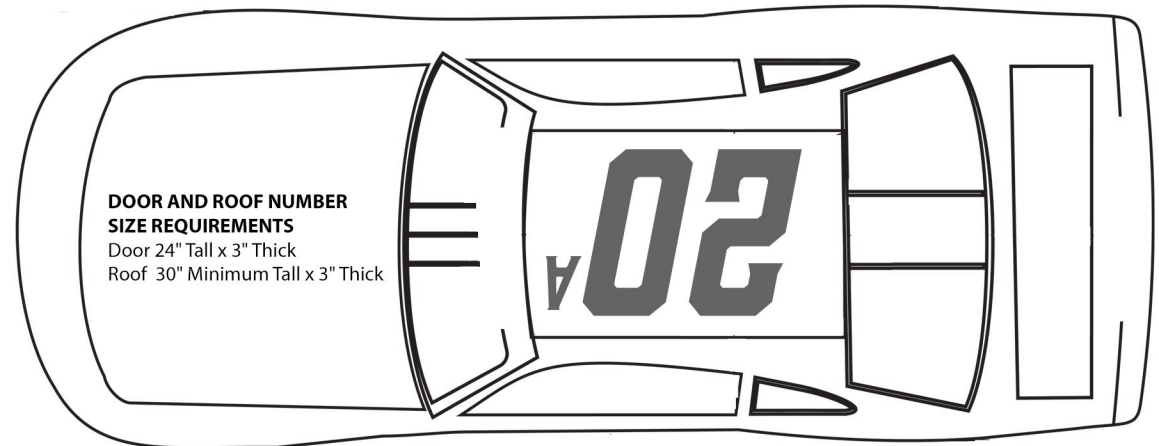

Uniform Patches Uniform Embroidery Logos are available on our web site for download. Logos must appear on uniform prior to race event.

2020 MIDWEST TOUR DRIVER UNIFORM LAYOUT

ARCA MIDWEST TOUR Left Chest - Top

HOOSIER Right Chest - Top

SUNOCO Right Chest - Middle

DISPLAY OF LAST NAME IS RECOMMENDED

2020 ARCA MIDWEST TOUR CONTINGENCY DECAL LAYOUT

DOOR AND ROOF NUMBER SIZE REQUIREMENTS

Door 24" Tall x 3" Thick
Roof 30" Minimum Tall x 3" Thick