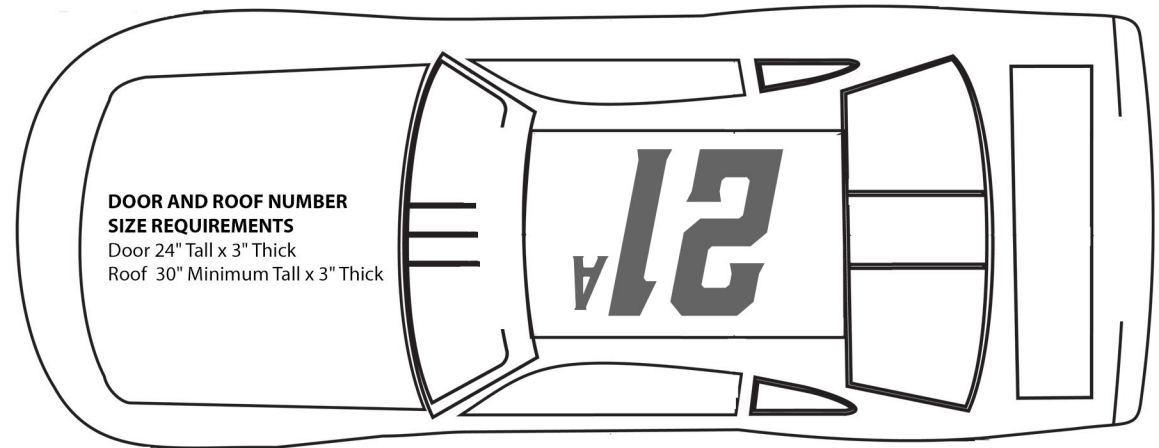

Uniform Patches Uniform Embroidery Logos are available on our web site for download. Logos must appear on uniform prior to race event.

2021 MIDWEST TOUR DRIVER UNIFORM LAYOUT

ARCA MIDWEST TOUR Left Chest - Top

HOOSIER Right Chest - Top

SUNOCO Right Chest - Middle

DISPLAY OF LAST NAME IS RECOMMENDED

2021 ARCA MIDWEST TOUR CONTINGENCY DECAL LAYOUT

**DOOR AND ROOF NUMBER
SIZE REQUIREMENTS**
Door 24" Tall x 3" Thick
Roof 30" Minimum Tall x 3" Thick