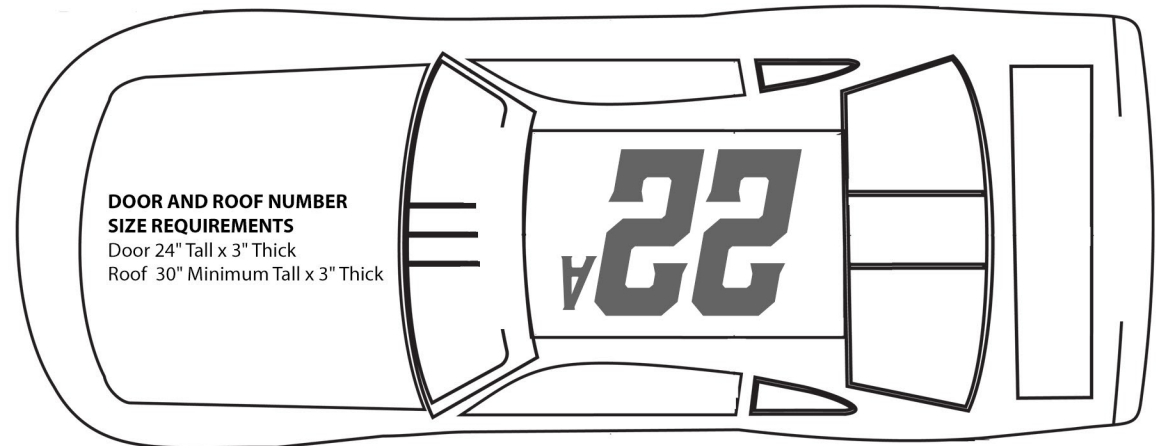

Uniform Patches Uniform Embroidery Logos are available on our web site for download. Logos must appear on uniform prior to race event.

2022 MIDWEST TOUR DRIVER UNIFORM LAYOUT

ARCA MIDWEST TOUR Left Chest - Top

HOOSIER Right Chest - Top

SUNOCO Right Chest - Middle

DISPLAY OF LAST NAME IS RECOMMENDED

2022 ARCA MIDWEST TOUR CONTINGENCY DECAL LAYOUT

DOOR AND ROOF NUMBER SIZE REQUIREMENTS

Door 24" Tall x 3" Thick
Roof 30" Minimum Tall x 3" Thick